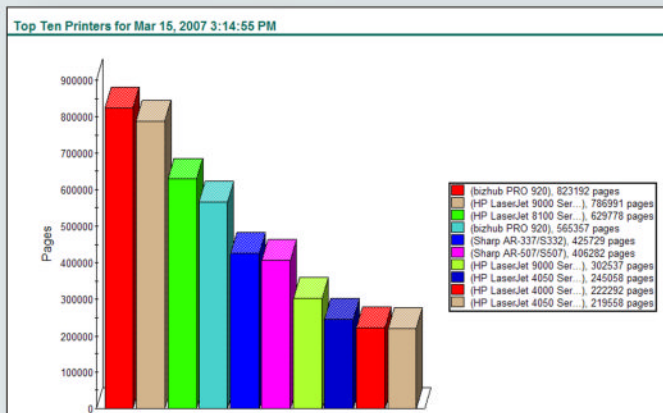

The Rapid Assessment Key includes a **powerful reporting tool** that allows you to assign a cost per page and generate comparison reports between current and previous scans. Reports are generated via an easy to use **reporting wizard** that can be customized according to your specifications. Data can also be exported to CSV.